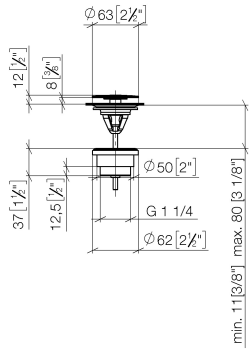

Basin Waste without press-closing 1 1/4" - Brushed Champagne (22kt Gold)

IMO

10 126 970

Fits: IMO, LULU, MADISON, MEM, TARA,
CL.1, LISSÉ, VAIA, META, CYO

	Brushed Champagne (22kt Gold)	10 126 970-46
	Chrome	10 126 970-00
	Brushed Platinum	10 126 970-06
	Platinum	10 126 970-08
	Durabross (23kt Gold)	10 126 970-09
	Dark Chrome	10 126 970-19
	Light Gold	10 126 970-26
	Brushed Light Gold	10 126 970-27
	Brushed Durabross (23kt Gold)	10 126 970-28
	Matte Black	10 126 970-33
	Brushed Bronze	10 126 970-42
	Champagne (22kt Gold)	10 126 970-47
	Brushed Chrome	10 126 970-93
	Brushed Dark Platinum	10 126 970-99

Basin Waste without press-closing 1 1/4" - Brushed Champagne (22kt Gold)

IMO

10 126 970

Only suitable for sinks without an overflow.

10 126 970

mm [inches]

10 126 970

Parts for other
finishes can be found
here: [Chrome](#)